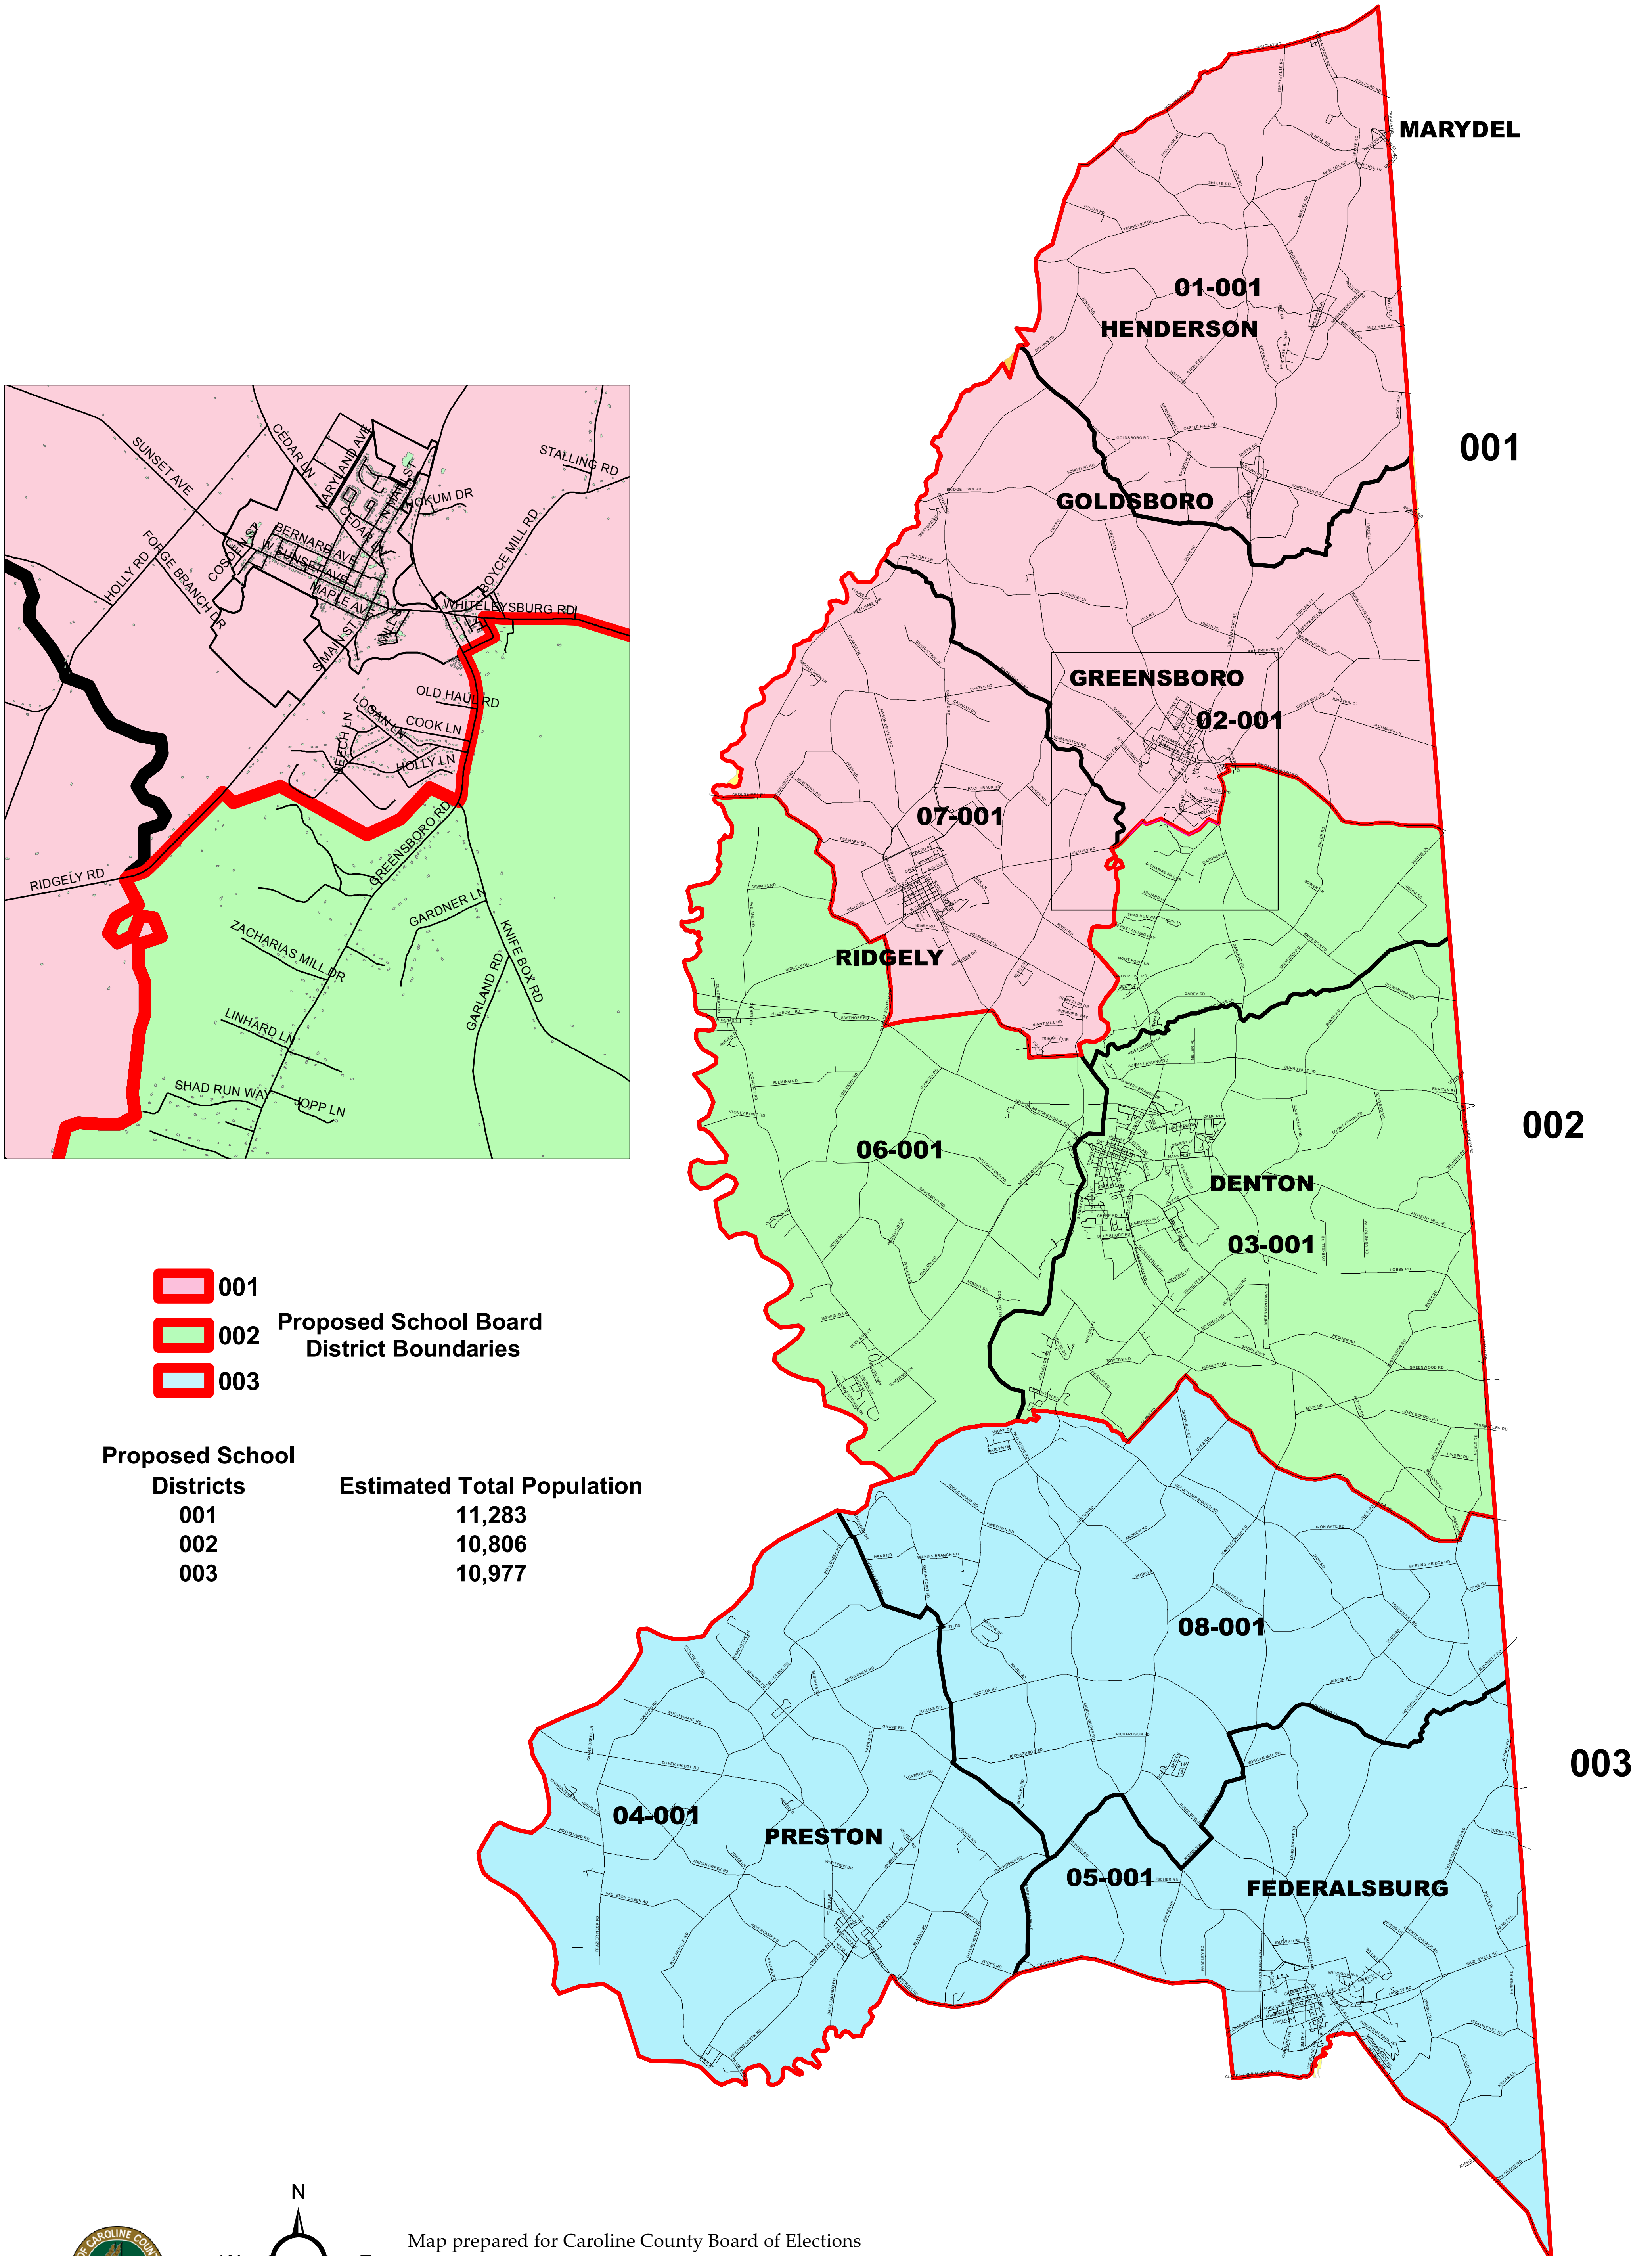

CAROLINE COUNTY, MARYLAND

POTENTIAL SCHOOL BOARD DISTRICT ALIGNMENTS

September 2011

- 001
 - 002
 - 003
- Proposed School Board District Boundaries**

Proposed School Districts	Estimated Total Population
001	11,283
002	10,806
003	10,977

Map prepared for Caroline County Board of Elections
by Caroline County Department of Planning and Codes
August 2011